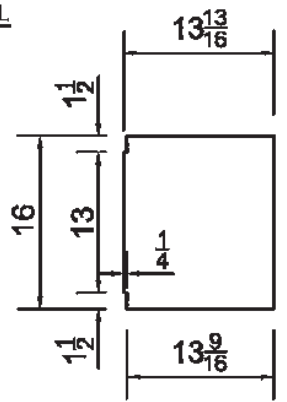

Mifflinburg, PA | Hamlet, NC | Jonesville, MI | Phone: 800-326-9836 | Fax: 570-966-3022 | E-mail: info@ritz-craft.com

SPECIFICATIONS

Utility Boot Bench

BS2721-15

(1) BACK PANEL 1/8" X 25 7/8" X 21"

5 North 8th Street | Mifflinburg, PA 17844 | 570-966-2426