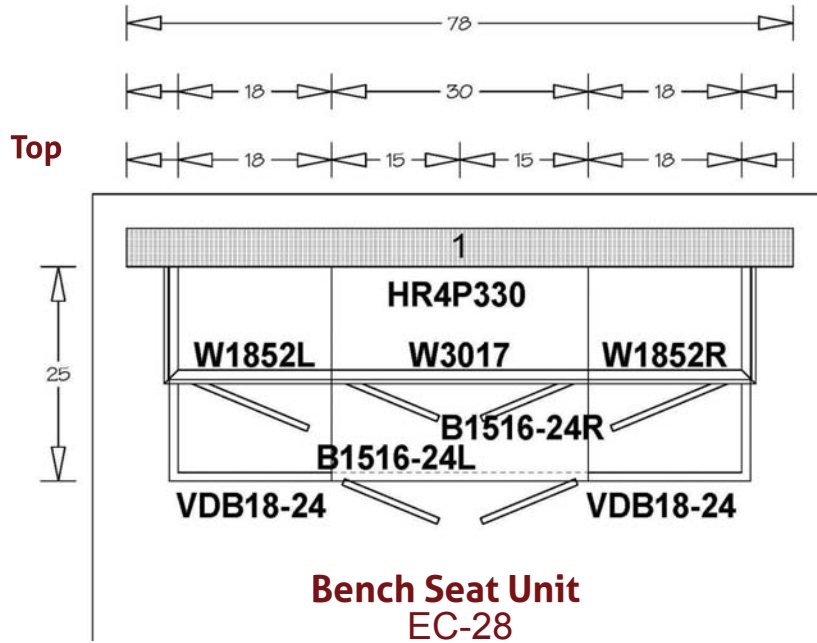

SPECIFICATIONS

5 North 8th Street | Mifflinburg, PA 17844 | 570-966-2426

www.legacycrafted.com