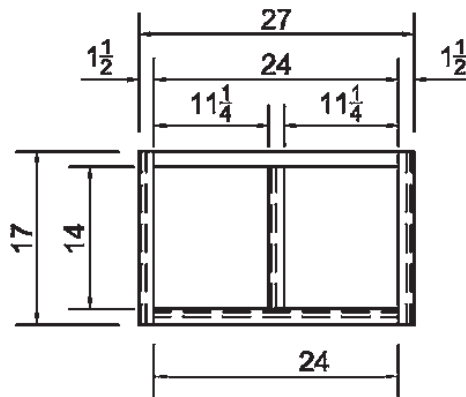

Mifflinburg, PA | Hamlet, NC | Jonesville, MI | Phone: 800-326-9836 | Fax: 570-966-3022 | E-mail: info@ritz-craft.com

SPECIFICATIONS

Utility Boot Bench

BS2721-15

(1) BACK PANEL 1/8" X 25 7/8" X 21"

5 North 8th Street | Mifflinburg, PA 17844 | 570-966-2426