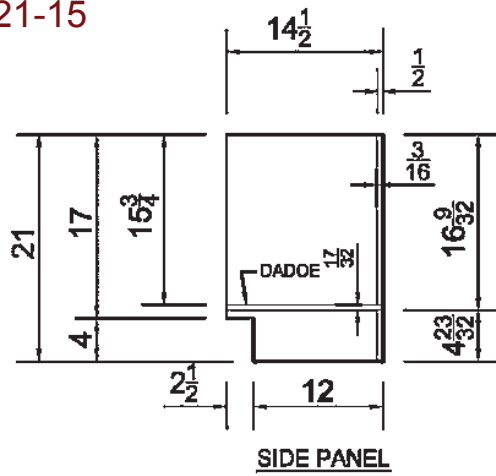

Mifflinburg, PA | Hamlet, NC | Jonesville, MI | Phone: 800-326-9836 | Fax: 570-966-3022 | E-mail: info@ritz-craft.com

SPECIFICATIONS

Utility Boot Bench

BS2721-15

(1) BACK PANEL 1/8" X 25 7/8" X 21"

5 North 8th Street | Mifflinburg, PA 17844 | 570-966-2426