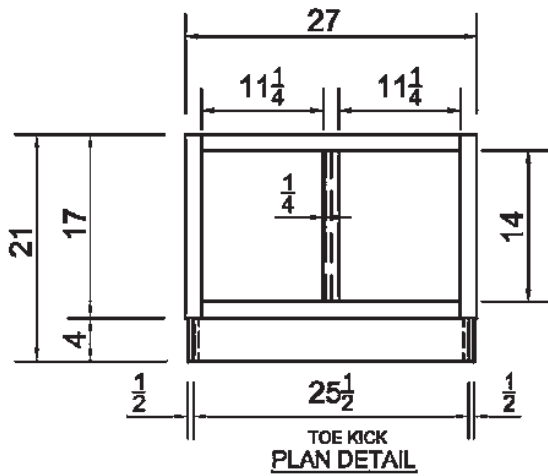

Mifflinburg, PA | Hamlet, NC | Jonesville, MI | Phone: 800-326-9836 | Fax: 570-966-3022 | E-mail: info@ritz-craft.com

SPECIFICATIONS

Utility Boot Bench

BS2721-15

(1) BACK PANEL 1/8" X 25 7/8" X 21"

5 North 8th Street | Mifflinburg, PA 17844 | 570-966-2426