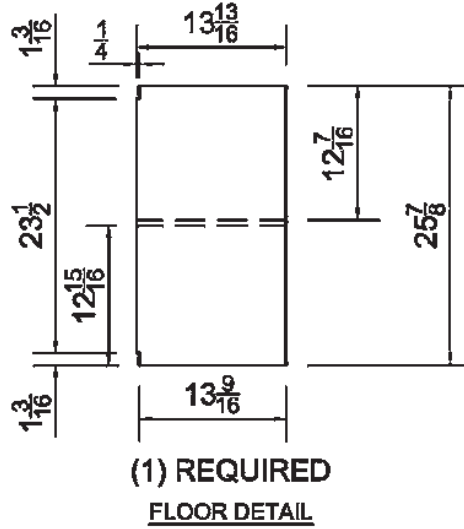

Mifflinburg, PA | Hamlet, NC | Jonesville, MI | Phone: 800-326-9836 | Fax: 570-966-3022 | E-mail: info@ritz-craft.com

SPECIFICATIONS

Utility Boot Bench

BS2721-15

(1) BACK PANEL 1/8" X 25 7/8" X 21"

5 North 8th Street | Mifflinburg, PA 17844 | 570-966-2426