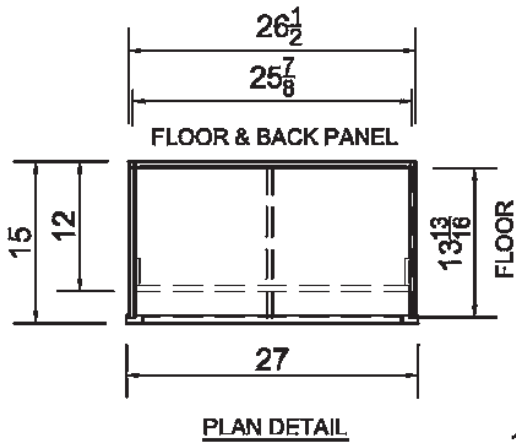

Mifflinburg, PA | Hamlet, NC | Jonesville, MI | Phone: 800-326-9836 | Fax: 570-966-3022 | E-mail: info@ritz-craft.com

SPECIFICATIONS

Utility Boot Bench

BS2721-15

(1) BACK PANEL 1/8" X 25 7/8" X 21"

5 North 8th Street | Mifflinburg, PA 17844 | 570-966-2426