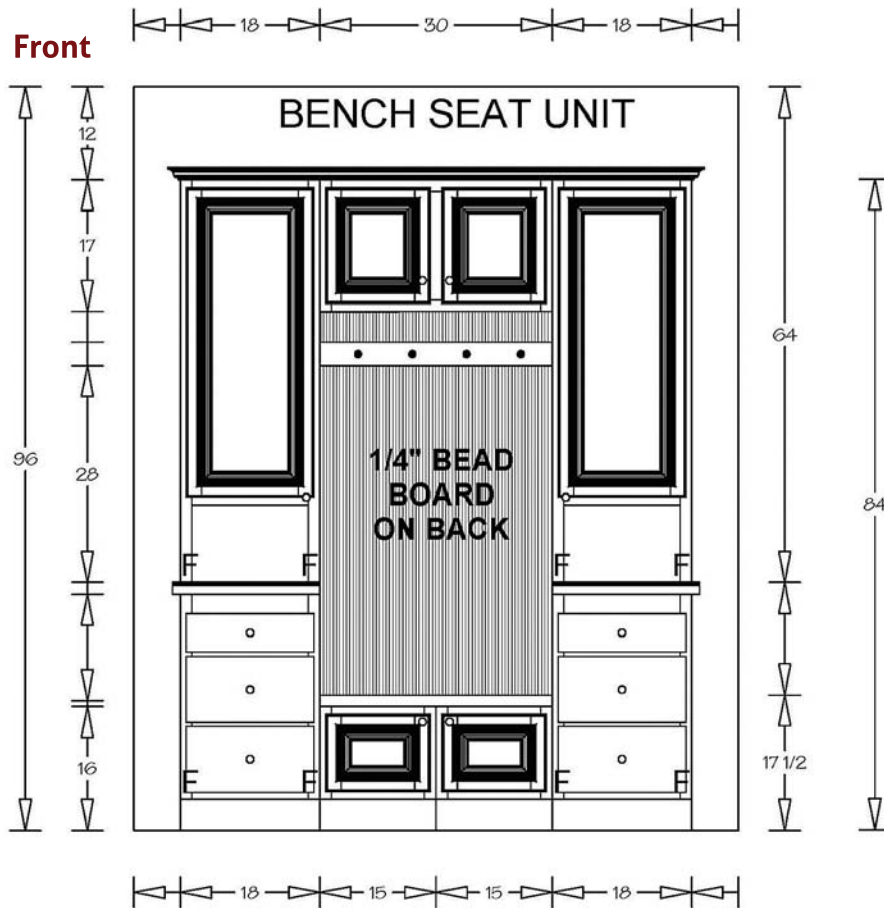

SPECIFICATIONS

5 North 8th Street | Mifflinburg, PA 17844 | 570-966-2426

www.legacycrafted.com